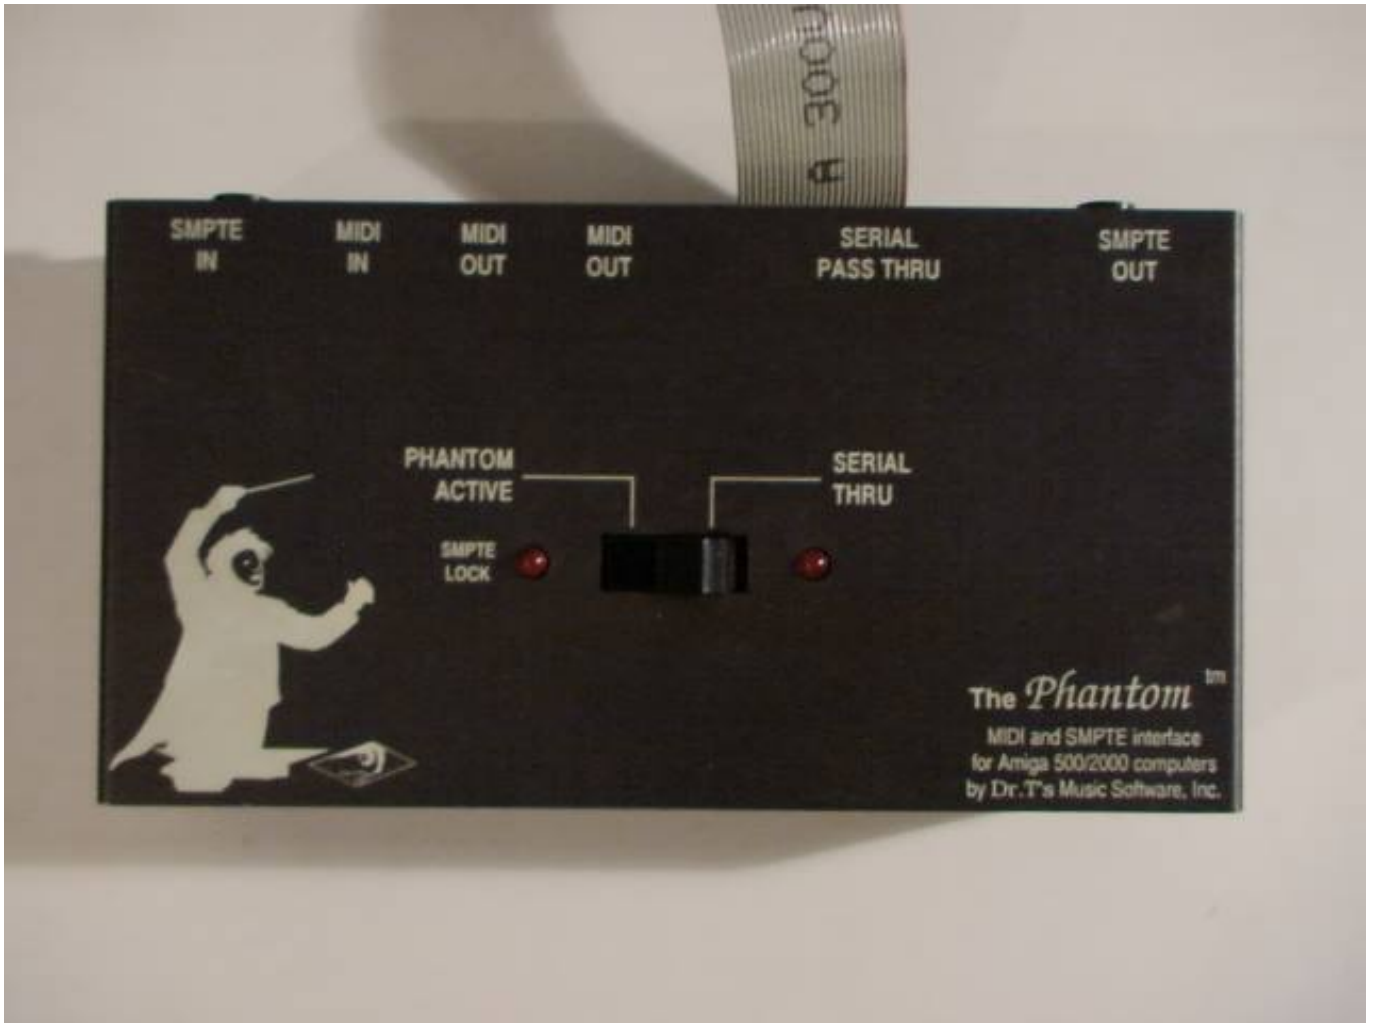

MIDI Devices

Dr Ts Music Software: Dr T's Phantom MIDI device

Connection: Serielle Port

MIDI Devices

MIDI Devices

MIDI Devices

[Hi Res Version of Picture 1](#) - 564K

[Hi Res Version of Picture 2](#) - 520K

[Hi Res Version of Picture 3](#) - 616K

[Hi Res Version of Picture 4](#) - 472K

MIDI and SMPTE interface for the Amiga which plugs into the serial port and provides 1 x MIDI / SMPTE In, 1 x MIDI / SMPTE out and 1x MIDI through port. In addition it also has a serial through port and a switch on the front to change between serial mode and MIDI mode.