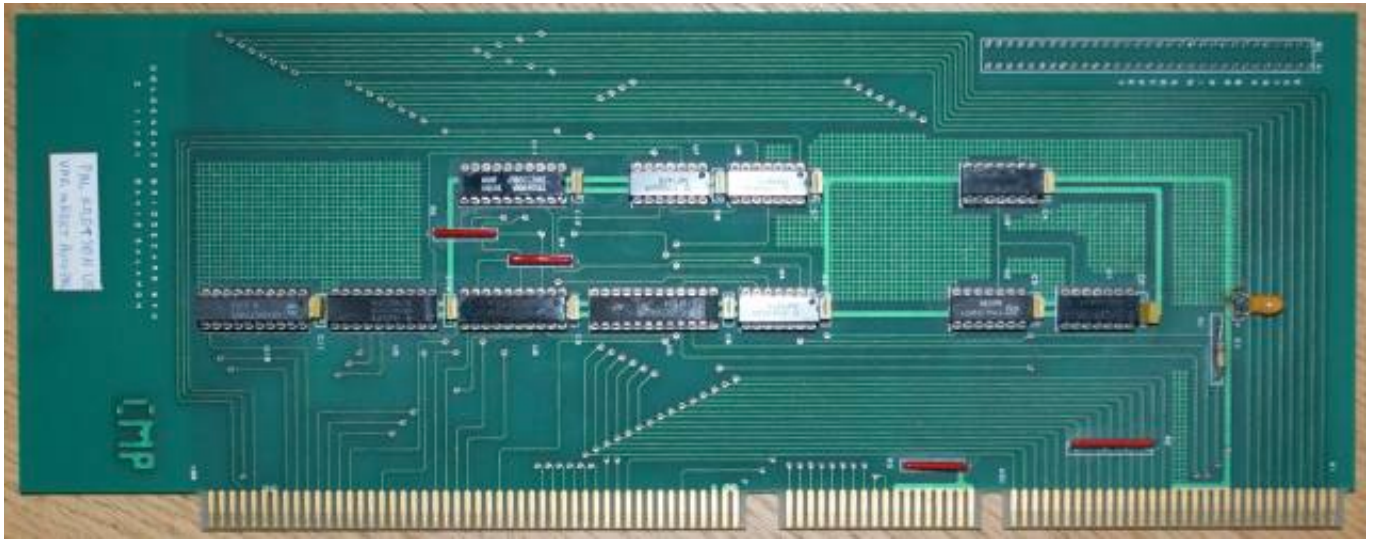

Bridgeboards & Emulator Cards

Software Results: Golden Gate

Connection: ISA, Zorro II

[Hi Res Version](#) - 339K

Contributions to this site by:
Iggly Drougge

Unique solution ID: #4649
Author: Uwe
Last update: 2009-03-22 10:08